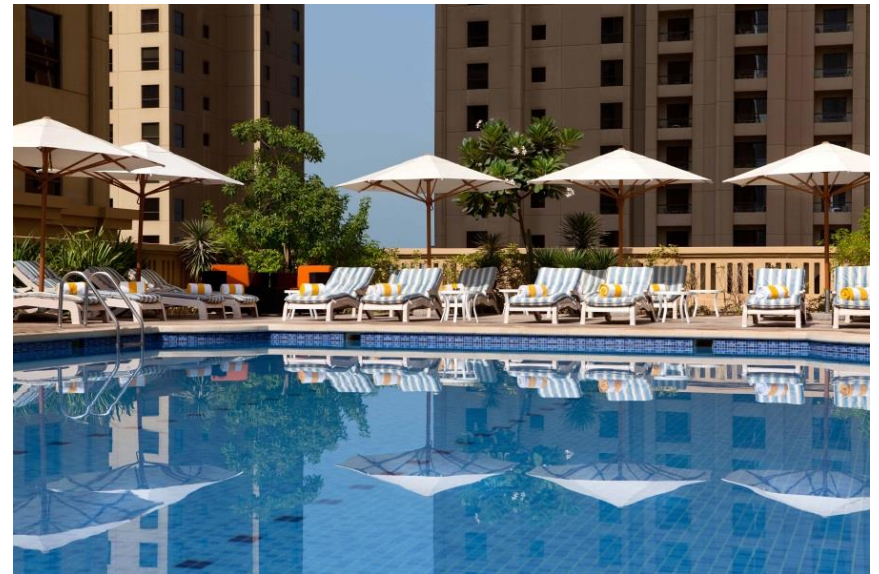

RECREATIONAL FACILITIES

- Health Club with sauna
- Temperature controlled outdoor swimming pool
- Hair & Beauty Salon