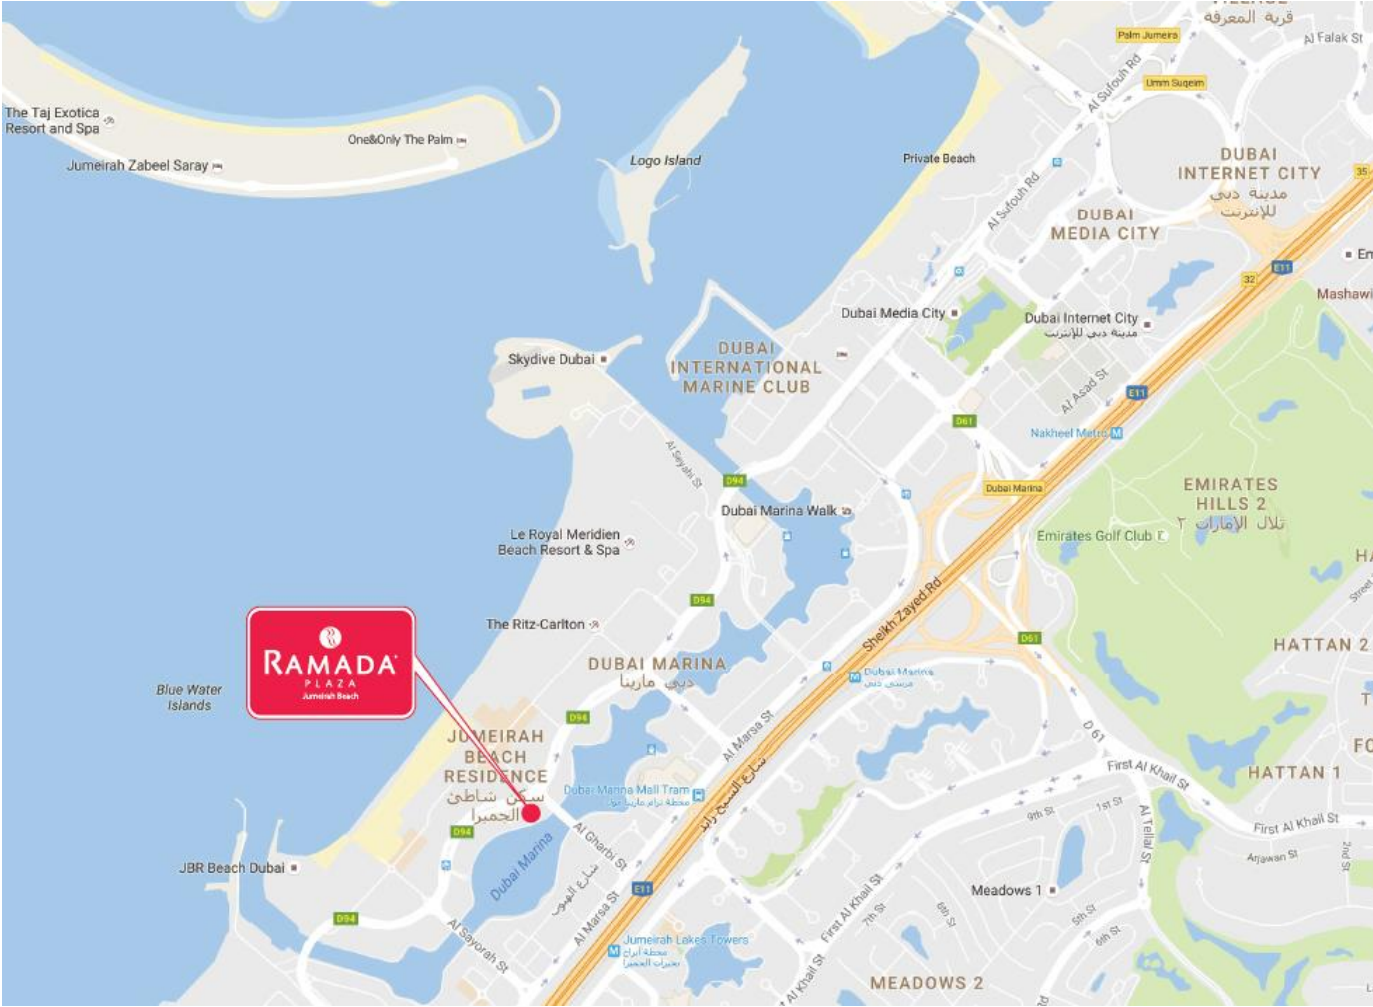

RAMADA PLAZA JUMEIRAH BEACH

RAMADA[®]
PLAZA
Jumeirah Beach

YOU DO YOUR THING. LEAVE THE REST TO US. [®]

LOCATION

- Located at Jumeirah Beach Residence, which is one of Dubai`s most visited destination
- walking distance to 24 hours open supermarket with delivery facility, restaurants and shops
- 5 minutes walk from the public beach
- 5 minutes walk from the Dubai Tram station
- 10 minutes walk from the Jumeirah Lakes Towers metro station
- 34 km away from Dubai International Airport & Al Maktoum Airport
- Close proximity to business zones like Jebel Ali free zone, Dubai Media and Internet City , Knowledge City, & Dubai Marina

LOCAL ATTRACTIONS

- Jumeirah Beach
- Dubai Marina
- The Palm Jumeirah
- Burj Al Arab
- Souk Madinat Jumeirah
- Wild Wadi Water park
- Emirates Golf Club
- IBN Battuta Mall
- Mall of the Emirates
- Burk Khalifa
- Yatch Club

LOCAL ATTRACTIONS

RAMADA[®]
PLAZA
Jumeirah Beach

YOU DO YOUR THING. LEAVE THE REST TO US. [®]

LOCATION MAP

RAMADA[®]
PLAZA
Jumeirah Beach

YOU DO YOUR THING. LEAVE THE REST TO US. [®]

ACCOMMODATION

45-story tower offers 360 units in all including: