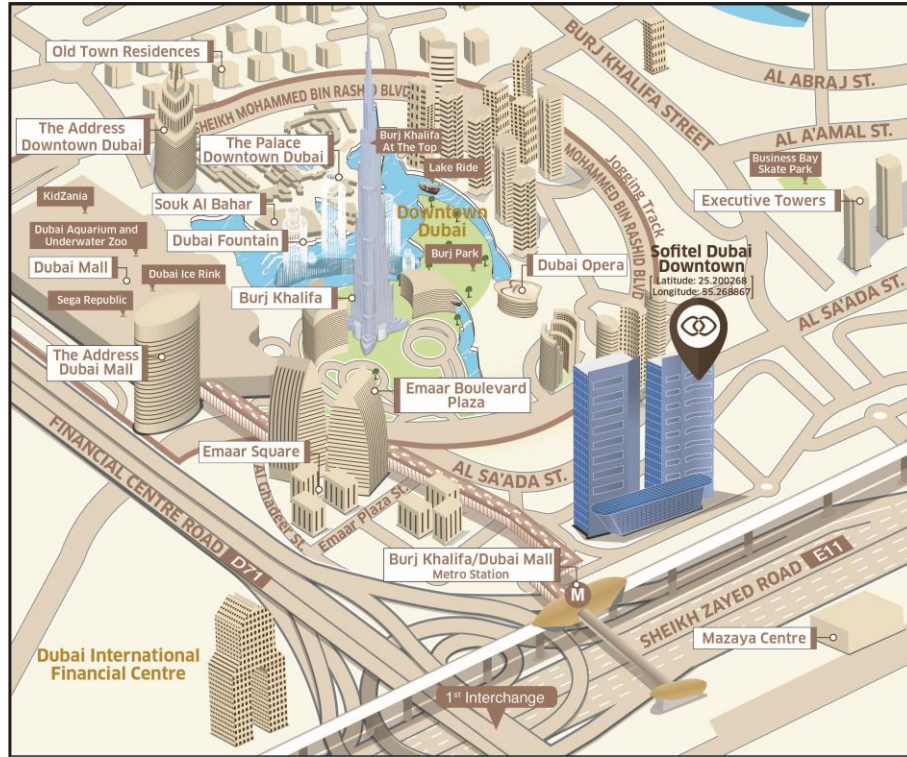

2015: 'United Arab Emirates Leading New Hotel 2015' by World Travel Awards

02

LOCATION & ACCESS

LOCATION MAP

- **Close to Dubai's major leisure and entertainment hubs:**
 - Opposite to Burj Khalifa, the tallest tower in the world
 - Connected to The Dubai Mall via an air-conditioned skywalk
 - Next to Emaar Square

- **Close to all main business districts:**
 - One metro stop from Dubai International Financial Centre
 - Three metro stops from Dubai World Trade Centre
 - Five minutes drive to the Dubai Convention Centre

07

KEY HIGHLIGHTS

KEY HIGHLIGHTS

CONNECTED TO THE DUBAI MALL
VIA AN AIR-CONDITIONNED SKYWALK

WALKING DISTANCE TO EMAAR
SQUARE

20 MINUTES DRIVE TO DUBAI
INTERNATIONAL AIRPORT

A FEW METRO STOPS / 5 MINUTES AWAY FROM DUBAI INTERNATIONAL FINANCIAL CENTRE (DIFC)
AND DUBAI WORLD TRADE CENTRE (DWTC)