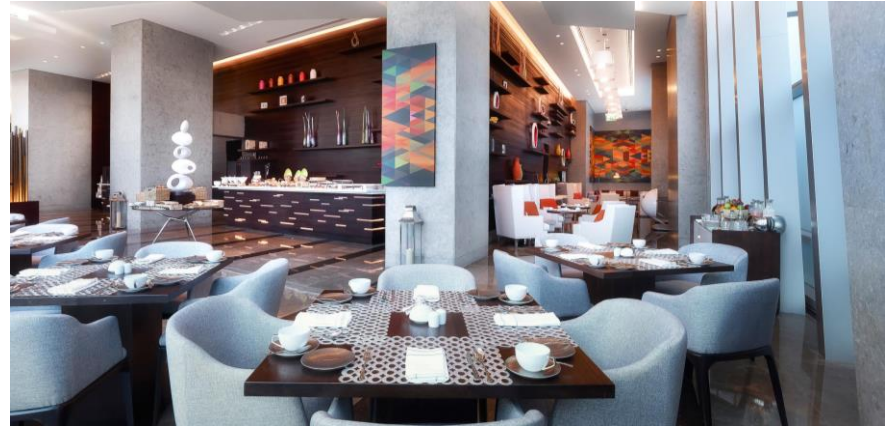

## Exclusive lounge for guests of suites

*The lounge combines comfort and connectivity  
With dedicated ambassadors to cater  
to your every need.*

- Full “à la carte” breakfast from 6:00am to 11:00am
- Afternoon tea from 3:00pm to 5:00pm
- Happy Hours with canapés and sweet treats from 6:00pm to 8:00pm
- All day complimentary soft beverages, tea or coffee services
- Comfort and connectivity with plush armchairs and sofas
- Loungers on a private terrace
- Workstations with computers and printers