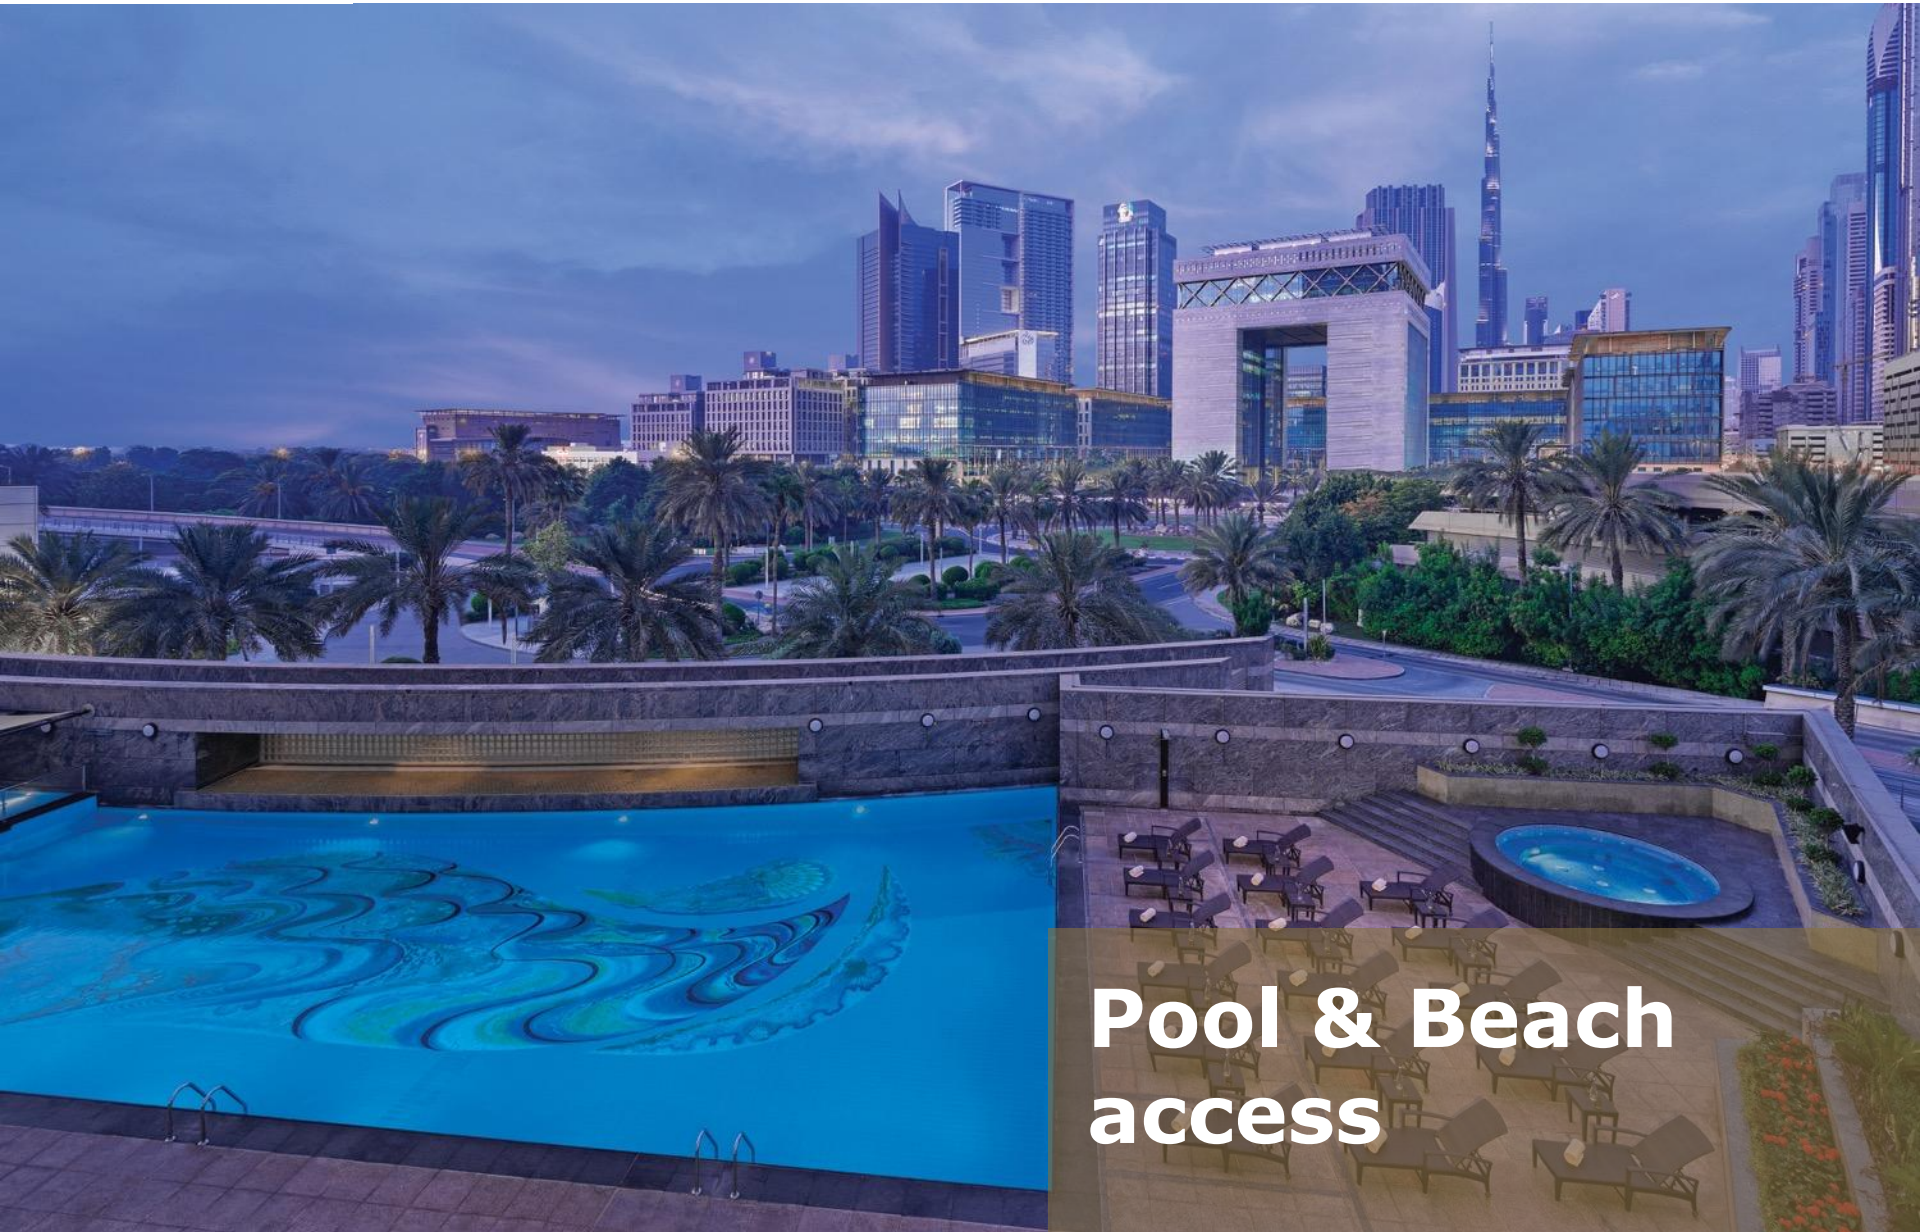

# A Modern Legend

**308 Rooms &  
92 Suites**

**13 Restaurant  
& Bars**

**Club Executive  
Lounge**

# Talise Fitness & Talise Spa

# The Boulevard

**Pool & Beach  
access**