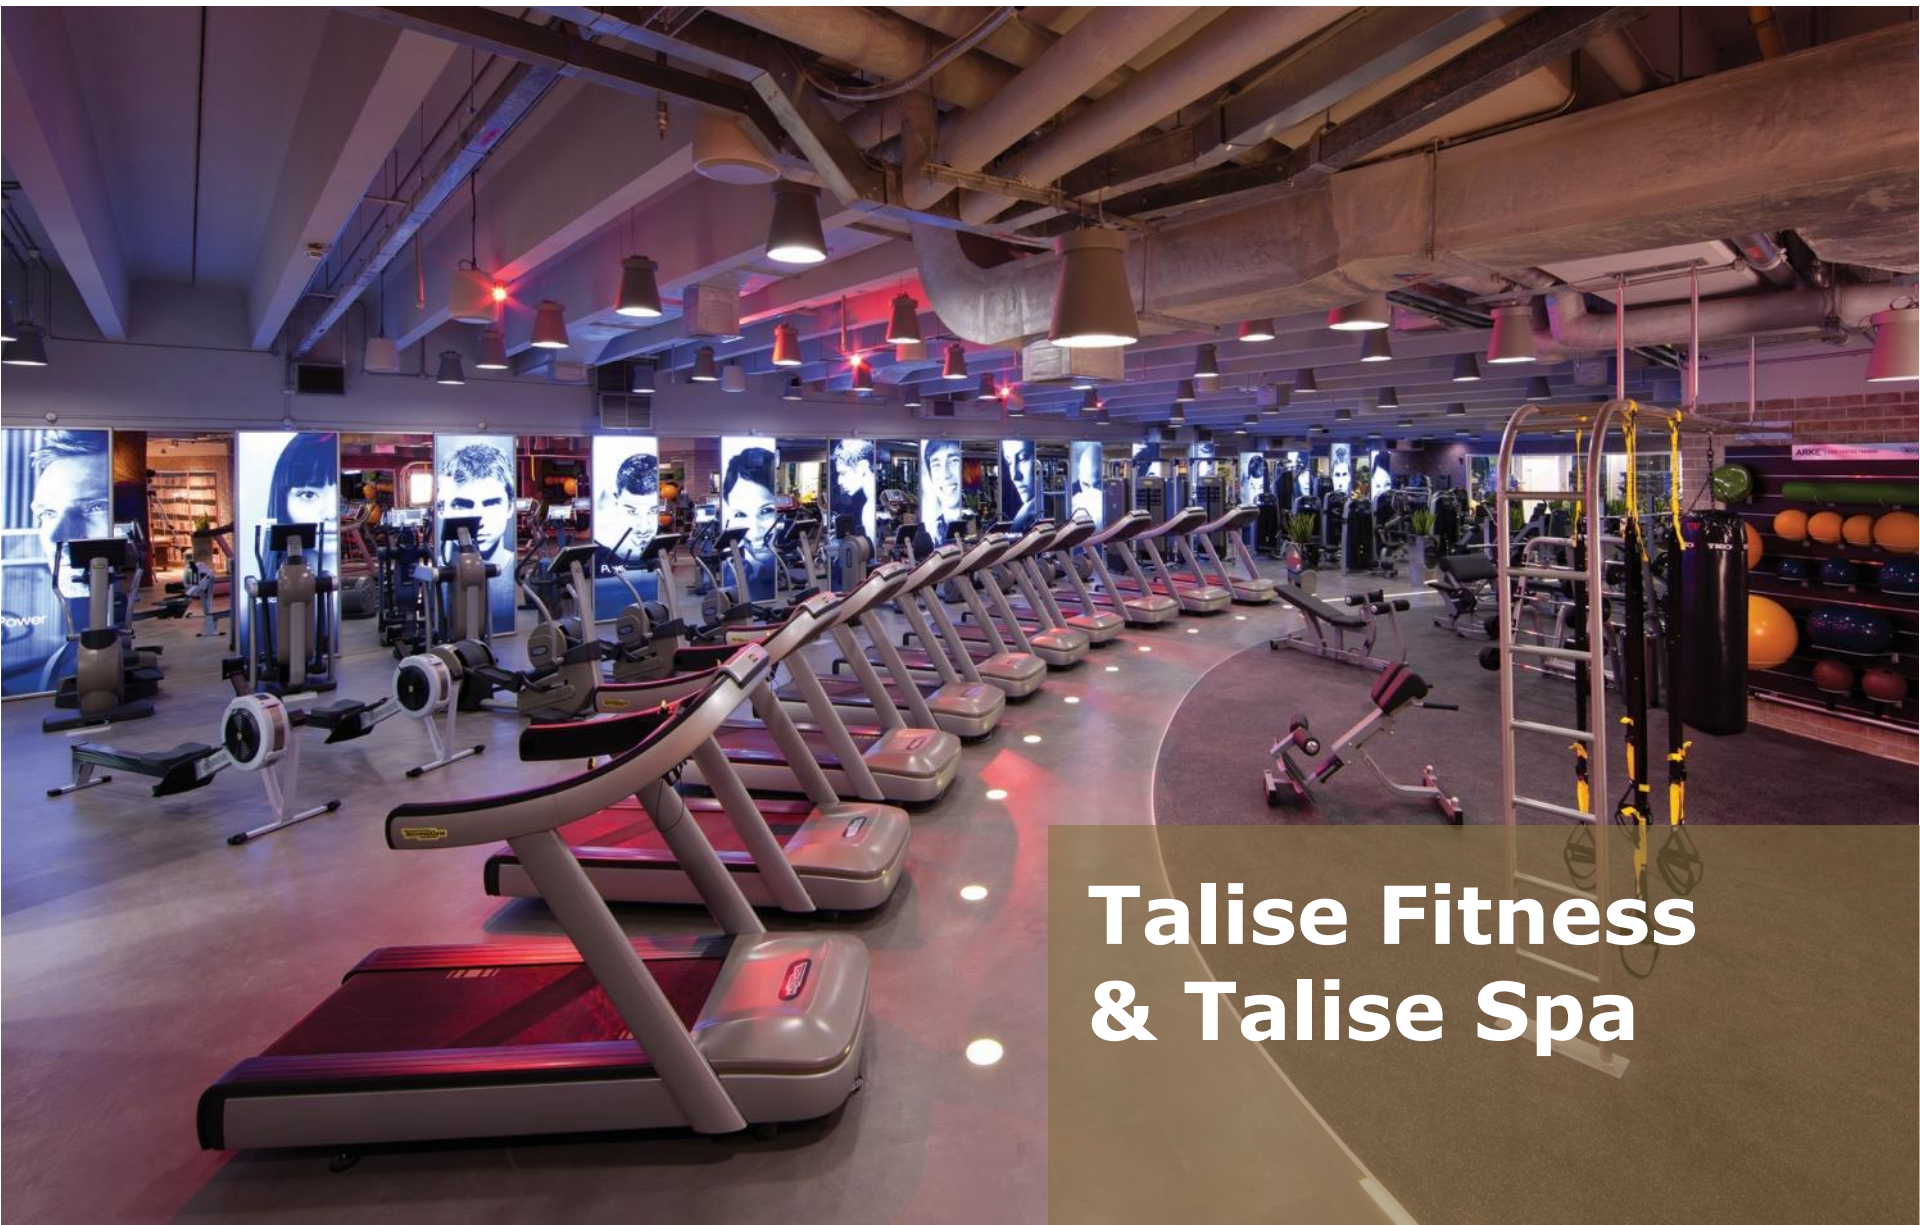

# A Modern Legend

**308 Rooms &  
92 Suites**

**13 Restaurant  
& Bars**

**Club Executive  
Lounge**

# Talise Fitness & Talise Spa

# The Boulevard

**Pool & Beach  
access**