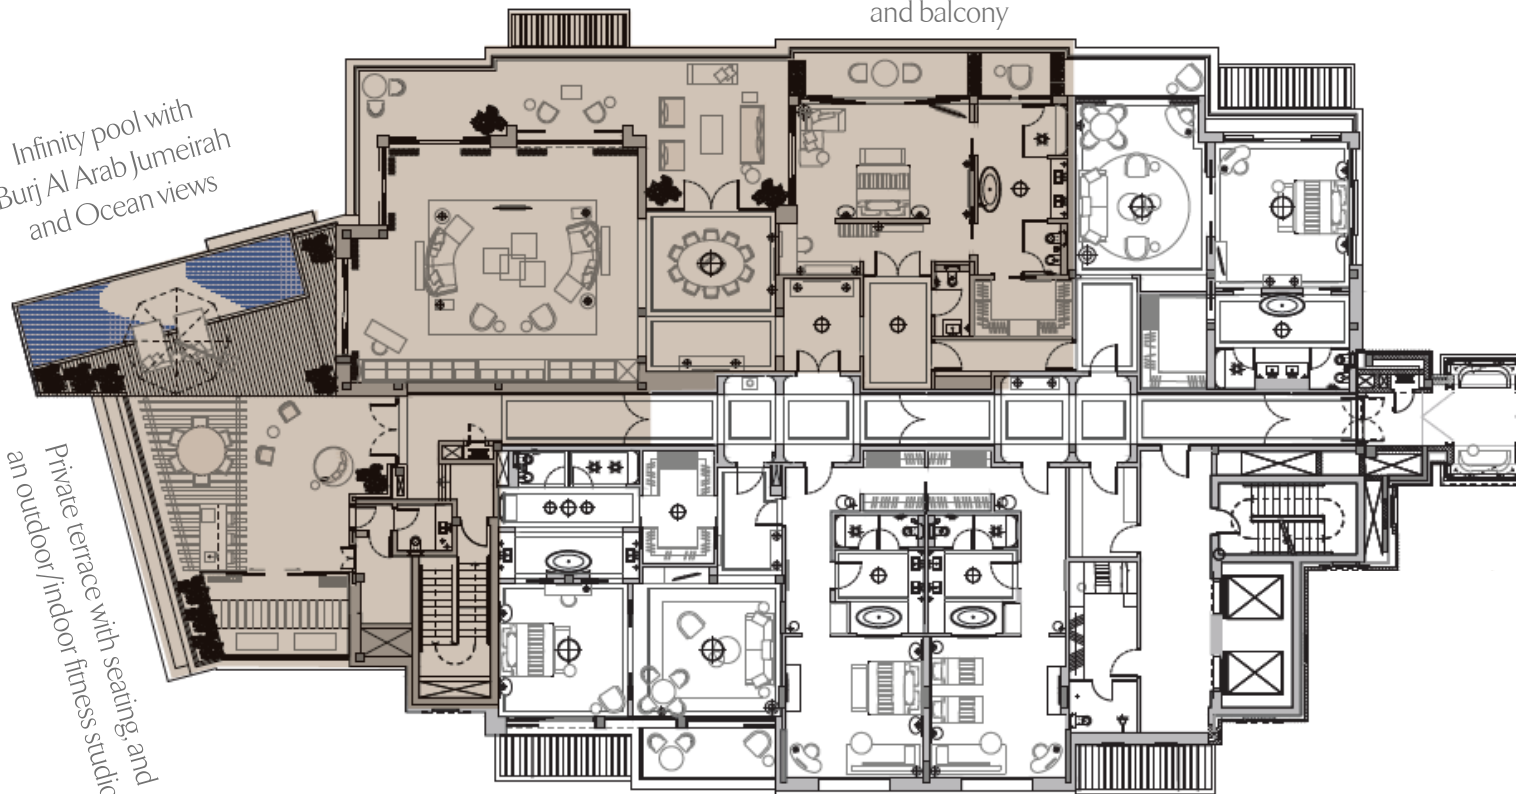

Unlimited access to **Summersalt Beach Club** and **Wild Wadi Waterpark™**

OCEAN PENTHOUSE FLOOR PLAN

Living room with full-size bar and
adjoining dining room and terrace

En-suite bathroom
with sensory shower
and balcony

Infinity pool with
Burj Al Arab Jumeirah
and Ocean views

Private terrace with seating and
an outdoor/indoor fitness studio

ROYAL PENTHOUSE

ROYAL PENTHOUSE

LUXURY LIVING REDEFINED

Step out of our limousine and into your private elevator, checking-in to a world of bespoke sculptural furnishings and couture-inspired finishes.

A high-ceiling hallway connects five grand bedrooms with a private terrace, featuring your own outdoor/indoor fitness studio and 11-metre infinity pool.

Occupancy: 14 adults, or 10 adults and 8 children

Interconnecting features between rooms

One adjoining room for accompanying service staff

Club Lounge access and benefits

Unlimited access to **Summersalt Beach Club** and **Wild Wadi Waterpark™**

ROYAL PENTHOUSE FLOOR PLAN