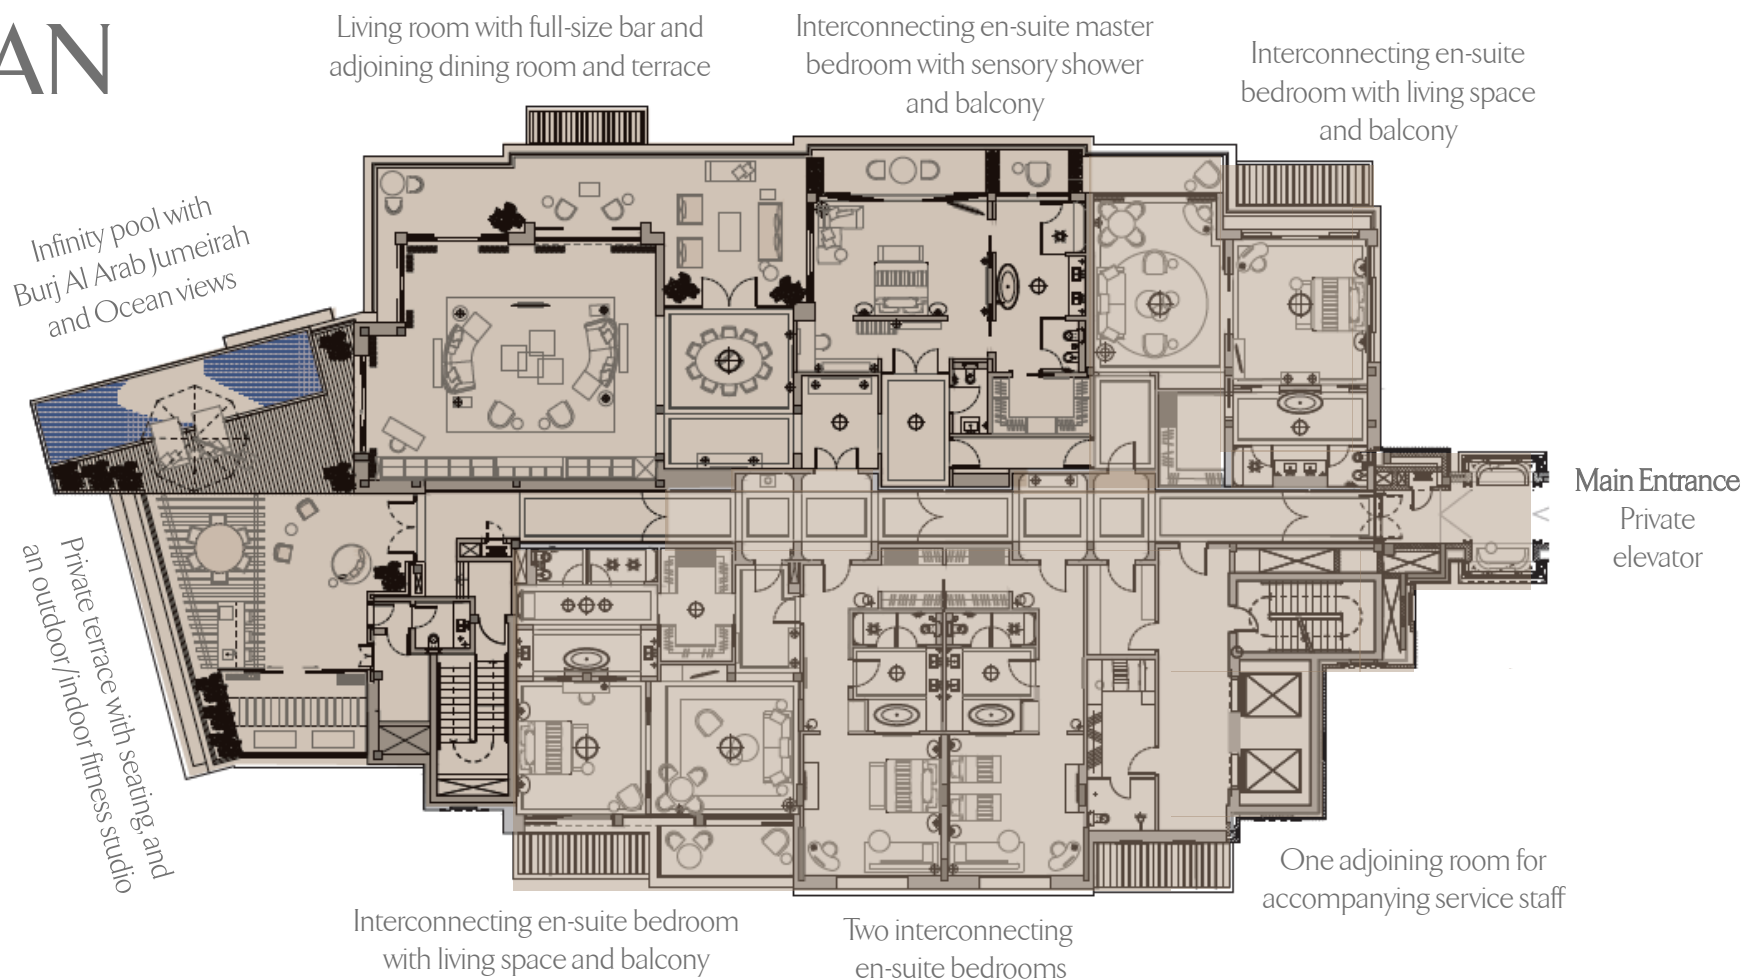

Unlimited access to **Summersalt Beach Club** and **Wild Wadi Waterpark™**

OCEAN PENTHOUSE FLOOR PLAN

Living room with full-size bar and
adjoining dining room and terrace

En-suite bathroom
with sensory shower
and balcony

Interconnecting features between rooms

One adjoining room for accompanying service staff

Club Lounge access and benefits

Unlimited access to **Summersalt Beach Club** and **Wild Wadi Waterpark™**

ROYAL PENTHOUSE FLOOR PLAN